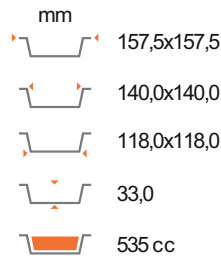

BESTPACK

VERPACKUNGSGROSSHANDEL

- mm 349,0x238,0
- mm 298,6x219,7
- mm 227,0x136,2
- mm 23,0
- 885 cc

VS-3D

- mm 428,0x278,0
- mm 367,0x259,3
- mm 342,0x160,0
- mm 26,8
- 1430 cc

VM-3D

- mm 546,0x349,0
- mm 472,0x326,0
- mm 361,4x204,8
- mm 27,0
- 2285 cc

VL-3D

- mm 322,0x262,0
- mm 298,0x238,0
- mm 276,8x216,8
- mm 42,0
- 2660 cc

SR2-36G

- mm 525,0x325,0
- mm 496,0x296,0
- mm 469,6x269,6
- mm 36,0
- 4850 cc

R3-00G

- mm 322,0x262,0
- mm 298,0x238,0
- mm 273,6x213,6
- mm 55,0
- 3500 cc