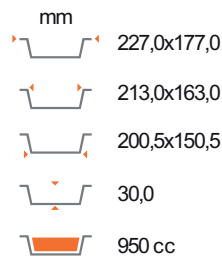

BESTPACK

VERPACKUNGSGROSSHANDEL

- mm 349,0x238,0
- mm 298,6x219,7
- mm 227,0x136,2
- mm 23,0
- 885 cc

VS-3D

- mm 428,0x278,0
- mm 367,0x259,3
- mm 342,0x160,0
- mm 26,8
- 1430 cc

VM-3D

- mm 546,0x349,0
- mm 472,0x326,0
- mm 361,4x204,8
- mm 27,0
- 2285 cc

VL-3D

- mm 322,0x262,0
- mm 298,0x238,0
- mm 276,8x216,8
- mm 42,0
- 2660 cc

SR2-36G

- mm 525,0x325,0
- mm 496,0x296,0
- mm 469,6x269,6
- mm 36,0
- 4850 cc

R3-00G

- mm 322,0x262,0
- mm 298,0x238,0
- mm 273,6x213,6
- mm 55,0
- 3500 cc