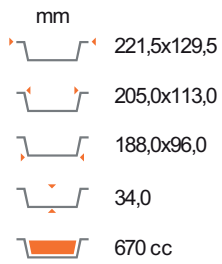

BESTPACK

VERPACKUNGSGROSSHANDEL

- mm 349,0x238,0
- mm 298,6x219,7
- mm 227,0x136,2
- mm 23,0
- 885 cc

VS-3D

- mm 428,0x278,0
- mm 367,0x259,3
- mm 342,0x160,0
- mm 26,8
- 1430 cc

VM-3D

- mm 546,0x349,0
- mm 472,0x326,0
- mm 361,4x204,8
- mm 27,0
- 2285 cc

VL-3D

- mm 322,0x262,0
- mm 298,0x238,0
- mm 276,8x216,8
- mm 42,0
- 2660 cc

SR2-36G

- mm 525,0x325,0
- mm 496,0x296,0
- mm 469,6x269,6
- mm 36,0
- 4850 cc

R3-00G

- mm 322,0x262,0
- mm 298,0x238,0
- mm 273,6x213,6
- mm 55,0
- 3500 cc