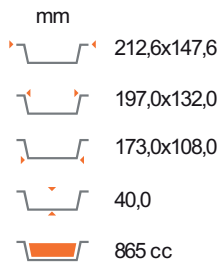

BESTPACK

VERPACKUNGSGROSSHANDEL

- mm 349,0x238,0
- mm 298,6x219,7
- mm 227,0x136,2
- mm 23,0
- 885 cc

VS-3D

- mm 428,0x278,0
- mm 367,0x259,3
- mm 342,0x160,0
- mm 26,8
- 1430 cc

VM-3D

- mm 546,0x349,0
- mm 472,0x326,0
- mm 361,4x204,8
- mm 27,0
- 2285 cc

VL-3D

- mm 322,0x262,0
- mm 298,0x238,0
- mm 276,8x216,8
- mm 42,0
- 2660 cc

SR2-36G

- mm 525,0x325,0
- mm 496,0x296,0
- mm 469,6x269,6
- mm 36,0
- 4850 cc

R3-00G

- mm 322,0x262,0
- mm 298,0x238,0
- mm 273,6x213,6
- mm 55,0
- 3500 cc