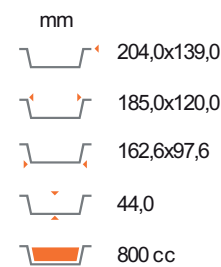

BESTPACK

VERPACKUNGSGROSSHANDEL

- mm 349,0x238,0
- mm 298,6x219,7
- mm 227,0x136,2
- mm 23,0
- 885 cc

VS-3D

- mm 428,0x278,0
- mm 367,0x259,3
- mm 342,0x160,0
- mm 26,8
- 1430 cc

VM-3D

- mm 546,0x349,0
- mm 472,0x326,0
- mm 361,4x204,8
- mm 27,0
- 2285 cc

VL-3D

- mm 322,0x262,0
- mm 298,0x238,0
- mm 276,8x216,8
- mm 42,0
- 2660 cc

SR2-36G

- mm 525,0x325,0
- mm 496,0x296,0
- mm 469,6x269,6
- mm 36,0
- 4850 cc

R3-00G

- mm 322,0x262,0
- mm 298,0x238,0
- mm 273,6x213,6
- mm 55,0
- 3500 cc