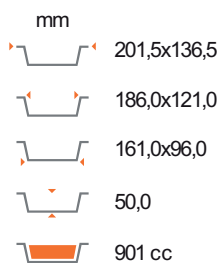

BESTPACK

VERPACKUNGSGROSSHANDEL

- mm 349,0x238,0
- mm 298,6x219,7
- mm 227,0x136,2
- mm 23,0
- 885 cc

VS-3D

- mm 428,0x278,0
- mm 367,0x259,3
- mm 342,0x160,0
- mm 26,8
- 1430 cc

VM-3D

- mm 546,0x349,0
- mm 472,0x326,0
- mm 361,4x204,8
- mm 27,0
- 2285 cc

VL-3D

- mm 322,0x262,0
- mm 298,0x238,0
- mm 276,8x216,8
- mm 42,0
- 2660 cc

SR2-36G

- mm 525,0x325,0
- mm 496,0x296,0
- mm 469,6x269,6
- mm 36,0
- 4850 cc

R3-00G

- mm 322,0x262,0
- mm 298,0x238,0
- mm 273,6x213,6
- mm 55,0
- 3500 cc