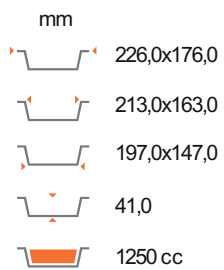

BESTPACK

VERPACKUNGSGROSSHANDEL

- mm 349,0x238,0
- mm 298,6x219,7
- mm 227,0x136,2
- mm 23,0
- 885 cc

VS-3D

- mm 428,0x278,0
- mm 367,0x259,3
- mm 342,0x160,0
- mm 26,8
- 1430 cc

VM-3D

- mm 546,0x349,0
- mm 472,0x326,0
- mm 361,4x204,8
- mm 27,0
- 2285 cc

VL-3D

- mm 322,0x262,0
- mm 298,0x238,0
- mm 276,8x216,8
- mm 42,0
- 2660 cc

SR2-36G

- mm 525,0x325,0
- mm 496,0x296,0
- mm 469,6x269,6
- mm 36,0
- 4850 cc

R3-00G

- mm 322,0x262,0
- mm 298,0x238,0
- mm 273,6x213,6
- mm 55,0
- 3500 cc