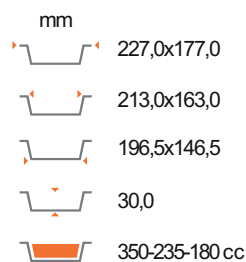

BESTPACK

VERPACKUNGSGROSSHANDEL

- mm 349,0x238,0
- mm 298,6x219,7
- mm 227,0x136,2
- mm 23,0
- 885 cc

VS-3D

- mm 428,0x278,0
- mm 367,0x259,3
- mm 342,0x160,0
- mm 26,8
- 1430 cc

VM-3D

- mm 546,0x349,0
- mm 472,0x326,0
- mm 361,4x204,8
- mm 27,0
- 2285 cc

VL-3D

- mm 322,0x262,0
- mm 298,0x238,0
- mm 276,8x216,8
- mm 42,0
- 2660 cc

SR2-36G

- mm 525,0x325,0
- mm 496,0x296,0
- mm 469,6x269,6
- mm 36,0
- 4850 cc

R3-00G

- mm 322,0x262,0
- mm 298,0x238,0
- mm 273,6x213,6
- mm 55,0
- 3500 cc