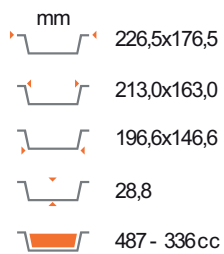

BESTPACK

VERPACKUNGSGROSSHANDEL

- mm 349,0x238,0
- mm 298,6x219,7
- mm 227,0x136,2
- mm 23,0
- 885 cc

VS-3D

- mm 428,0x278,0
- mm 367,0x259,3
- mm 342,0x160,0
- mm 26,8
- 1430 cc

VM-3D

- mm 546,0x349,0
- mm 472,0x326,0
- mm 361,4x204,8
- mm 27,0
- 2285 cc

VL-3D

- mm 322,0x262,0
- mm 298,0x238,0
- mm 276,8x216,8
- mm 42,0
- 2660 cc

SR2-36G

- mm 525,0x325,0
- mm 496,0x296,0
- mm 469,6x269,6
- mm 36,0
- 4850 cc

R3-00G

- mm 322,0x262,0
- mm 298,0x238,0
- mm 273,6x213,6
- mm 55,0
- 3500 cc