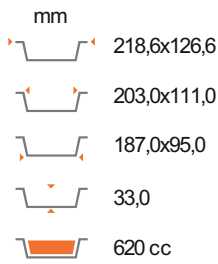

BESTPACK

VERPACKUNGSGROSSHANDEL

- mm 349,0x238,0
- mm 298,6x219,7
- mm 227,0x136,2
- mm 23,0
- 885 cc

VS-3D

- mm 428,0x278,0
- mm 367,0x259,3
- mm 342,0x160,0
- mm 26,8
- 1430 cc

VM-3D

- mm 546,0x349,0
- mm 472,0x326,0
- mm 361,4x204,8
- mm 27,0
- 2285 cc

VL-3D

- mm 322,0x262,0
- mm 298,0x238,0
- mm 276,8x216,8
- mm 42,0
- 2660 cc

SR2-36G

- mm 525,0x325,0
- mm 496,0x296,0
- mm 469,6x269,6
- mm 36,0
- 4850 cc

R3-00G

- mm 322,0x262,0
- mm 298,0x238,0
- mm 273,6x213,6
- mm 55,0
- 3500 cc