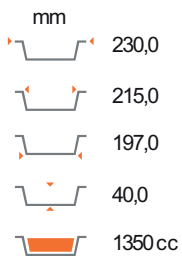

BESTPACK

VERPACKUNGSGROSSHANDEL

- mm 349,0x238,0
- mm 298,6x219,7
- mm 227,0x136,2
- mm 23,0
- 885 cc

VS-3D

- mm 428,0x278,0
- mm 367,0x259,3
- mm 342,0x160,0
- mm 26,8
- 1430 cc

VM-3D

- mm 546,0x349,0
- mm 472,0x326,0
- mm 361,4x204,8
- mm 27,0
- 2285 cc

VL-3D

- mm 322,0x262,0
- mm 298,0x238,0
- mm 276,8x216,8
- mm 42,0
- 2660 cc

SR2-36G

- mm 525,0x325,0
- mm 496,0x296,0
- mm 469,6x269,6
- mm 36,0
- 4850 cc

R3-00G

- mm 322,0x262,0
- mm 298,0x238,0
- mm 273,6x213,6
- mm 55,0
- 3500 cc