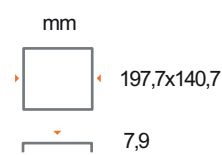

BESTPACK

VERPACKUNGSGROSSHANDEL

- mm 349,0x238,0
- mm 298,6x219,7
- mm 227,0x136,2
- mm 23,0
- 885 cc

VS-3D

- mm 428,0x278,0
- mm 367,0x259,3
- mm 342,0x160,0
- mm 26,8
- 1430 cc

VM-3D

- mm 546,0x349,0
- mm 472,0x326,0
- mm 361,4x204,8
- mm 27,0
- 2285 cc

VL-3D

- mm 322,0x262,0
- mm 298,0x238,0
- mm 276,8x216,8
- mm 42,0
- 2660 cc

SR2-36G

- mm 525,0x325,0
- mm 496,0x296,0
- mm 469,6x269,6
- mm 36,0
- 4850 cc

R3-00G

- mm 322,0x262,0
- mm 298,0x238,0
- mm 273,6x213,6
- mm 55,0
- 3500 cc