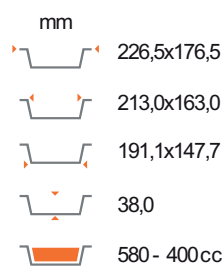

BESTPACK

VERPACKUNGSGROSSHANDEL

- mm 349,0x238,0
- mm 298,6x219,7
- mm 227,0x136,2
- mm 23,0
- 885 cc

VS-3D

- mm 428,0x278,0
- mm 367,0x259,3
- mm 342,0x160,0
- mm 26,8
- 1430 cc

VM-3D

- mm 546,0x349,0
- mm 472,0x326,0
- mm 361,4x204,8
- mm 27,0
- 2285 cc

VL-3D

- mm 322,0x262,0
- mm 298,0x238,0
- mm 276,8x216,8
- mm 42,0
- 2660 cc

SR2-36G

- mm 525,0x325,0
- mm 496,0x296,0
- mm 469,6x269,6
- mm 36,0
- 4850 cc

R3-00G

- mm 322,0x262,0
- mm 298,0x238,0
- mm 273,6x213,6
- mm 55,0
- 3500 cc