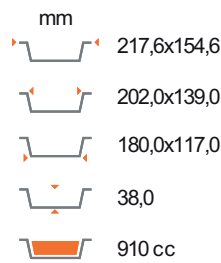

BESTPACK

VERPACKUNGSGROSSHANDEL

- mm 349,0x238,0
- mm 298,6x219,7
- mm 227,0x136,2
- mm 23,0
- 885 cc

VS-3D

- mm 428,0x278,0
- mm 367,0x259,3
- mm 342,0x160,0
- mm 26,8
- 1430 cc

VM-3D

- mm 546,0x349,0
- mm 472,0x326,0
- mm 361,4x204,8
- mm 27,0
- 2285 cc

VL-3D

- mm 322,0x262,0
- mm 298,0x238,0
- mm 276,8x216,8
- mm 42,0
- 2660 cc

SR2-36G

- mm 525,0x325,0
- mm 496,0x296,0
- mm 469,6x269,6
- mm 36,0
- 4850 cc

R3-00G

- mm 322,0x262,0
- mm 298,0x238,0
- mm 273,6x213,6
- mm 55,0
- 3500 cc