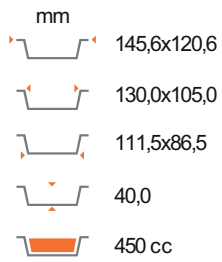

BESTPACK

VERPACKUNGSGROSSHANDEL

- mm 349,0x238,0
- mm 298,6x219,7
- mm 227,0x136,2
- mm 23,0
- 885 cc

VS-3D

- mm 428,0x278,0
- mm 367,0x259,3
- mm 342,0x160,0
- mm 26,8
- 1430 cc

VM-3D

- mm 546,0x349,0
- mm 472,0x326,0
- mm 361,4x204,8
- mm 27,0
- 2285 cc

VL-3D

- mm 322,0x262,0
- mm 298,0x238,0
- mm 276,8x216,8
- mm 42,0
- 2660 cc

SR2-36G

- mm 525,0x325,0
- mm 496,0x296,0
- mm 469,6x269,6
- mm 36,0
- 4850 cc

R3-00G

- mm 322,0x262,0
- mm 298,0x238,0
- mm 273,6x213,6
- mm 55,0
- 3500 cc