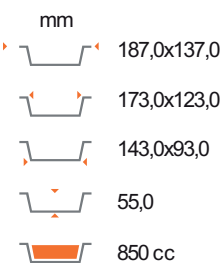

BESTPACK

VERPACKUNGSGROSSHANDEL

- mm 349,0x238,0
- mm 298,6x219,7
- mm 227,0x136,2
- mm 23,0
- 885 cc

VS-3D

- mm 428,0x278,0
- mm 367,0x259,3
- mm 342,0x160,0
- mm 26,8
- 1430 cc

VM-3D

- mm 546,0x349,0
- mm 472,0x326,0
- mm 361,4x204,8
- mm 27,0
- 2285 cc

VL-3D

- mm 322,0x262,0
- mm 298,0x238,0
- mm 276,8x216,8
- mm 42,0
- 2660 cc

SR2-36G

- mm 525,0x325,0
- mm 496,0x296,0
- mm 469,6x269,6
- mm 36,0
- 4850 cc

R3-00G

- mm 322,0x262,0
- mm 298,0x238,0
- mm 273,6x213,6
- mm 55,0
- 3500 cc