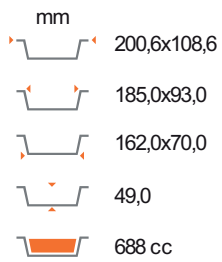

BESTPACK

VERPACKUNGSGROSSHANDEL

- mm 349,0x238,0
- mm 298,6x219,7
- mm 227,0x136,2
- mm 23,0
- 885 cc

VS-3D

- mm 428,0x278,0
- mm 367,0x259,3
- mm 342,0x160,0
- mm 26,8
- 1430 cc

VM-3D

- mm 546,0x349,0
- mm 472,0x326,0
- mm 361,4x204,8
- mm 27,0
- 2285 cc

VL-3D

- mm 322,0x262,0
- mm 298,0x238,0
- mm 276,8x216,8
- mm 42,0
- 2660 cc

SR2-36G

- mm 525,0x325,0
- mm 496,0x296,0
- mm 469,6x269,6
- mm 36,0
- 4850 cc

R3-00G

- mm 322,0x262,0
- mm 298,0x238,0
- mm 273,6x213,6
- mm 55,0
- 3500 cc