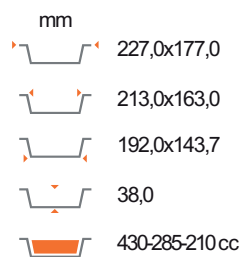

BESTPACK

VERPACKUNGSGROSSHANDEL

- mm 349,0x238,0
- mm 298,6x219,7
- mm 227,0x136,2
- mm 23,0
- 885 cc

VS-3D

- mm 428,0x278,0
- mm 367,0x259,3
- mm 342,0x160,0
- mm 26,8
- 1430 cc

VM-3D

- mm 546,0x349,0
- mm 472,0x326,0
- mm 361,4x204,8
- mm 27,0
- 2285 cc

VL-3D

- mm 322,0x262,0
- mm 298,0x238,0
- mm 276,8x216,8
- mm 42,0
- 2660 cc

SR2-36G

- mm 525,0x325,0
- mm 496,0x296,0
- mm 469,6x269,6
- mm 36,0
- 4850 cc

R3-00G

- mm 322,0x262,0
- mm 298,0x238,0
- mm 273,6x213,6
- mm 55,0
- 3500 cc