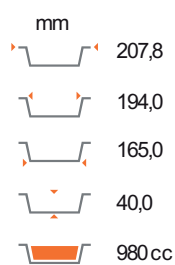

BESTPACK

VERPACKUNGSGROSSHANDEL

- mm 349,0x238,0
- mm 298,6x219,7
- mm 227,0x136,2
- mm 23,0
- 885 cc

VS-3D

- mm 428,0x278,0
- mm 367,0x259,3
- mm 342,0x160,0
- mm 26,8
- 1430 cc

VM-3D

- mm 546,0x349,0
- mm 472,0x326,0
- mm 361,4x204,8
- mm 27,0
- 2285 cc

VL-3D

- mm 322,0x262,0
- mm 298,0x238,0
- mm 276,8x216,8
- mm 42,0
- 2660 cc

SR2-36G

- mm 525,0x325,0
- mm 496,0x296,0
- mm 469,6x269,6
- mm 36,0
- 4850 cc

R3-00G

- mm 322,0x262,0
- mm 298,0x238,0
- mm 273,6x213,6
- mm 55,0
- 3500 cc