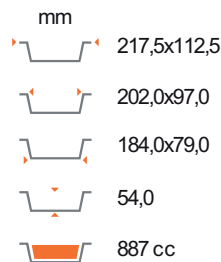

BESTPACK

VERPACKUNGSGROSSHANDEL

- mm 349,0x238,0
- mm 298,6x219,7
- mm 227,0x136,2
- mm 23,0
- 885 cc

VS-3D

- mm 428,0x278,0
- mm 367,0x259,3
- mm 342,0x160,0
- mm 26,8
- 1430 cc

VM-3D

- mm 546,0x349,0
- mm 472,0x326,0
- mm 361,4x204,8
- mm 27,0
- 2285 cc

VL-3D

- mm 322,0x262,0
- mm 298,0x238,0
- mm 276,8x216,8
- mm 42,0
- 2660 cc

SR2-36G

- mm 525,0x325,0
- mm 496,0x296,0
- mm 469,6x269,6
- mm 36,0
- 4850 cc

R3-00G

- mm 322,0x262,0
- mm 298,0x238,0
- mm 273,6x213,6
- mm 55,0
- 3500 cc